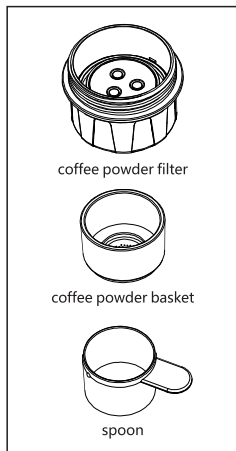

DESCRIPTION

Coffee powder accessories