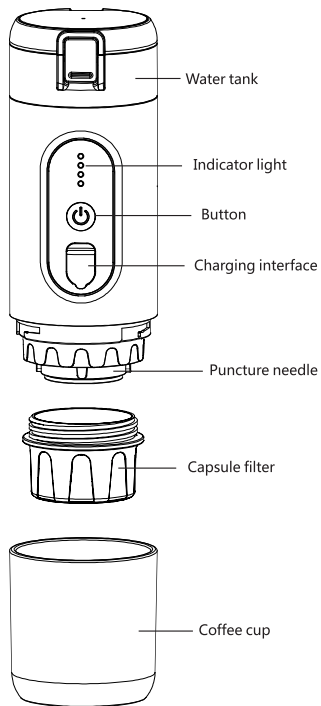

DESCRIPTION

Coffee powder accessories