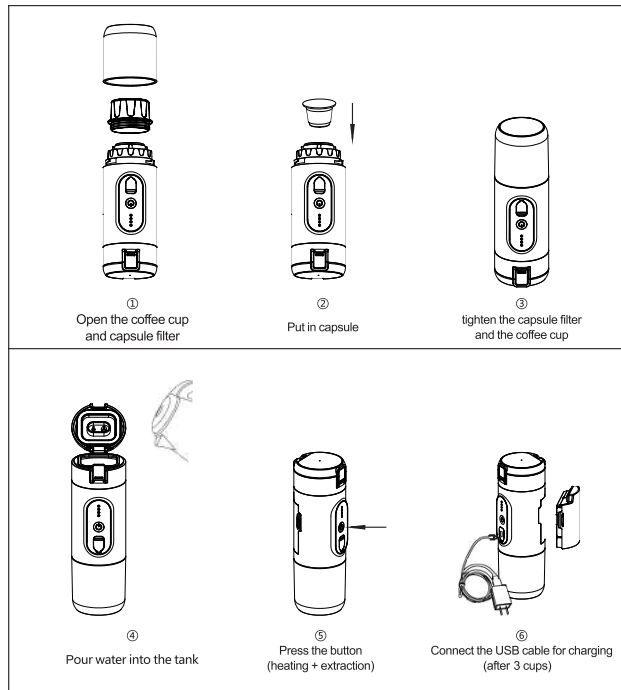

INSTRUCTION

Capsule extraction